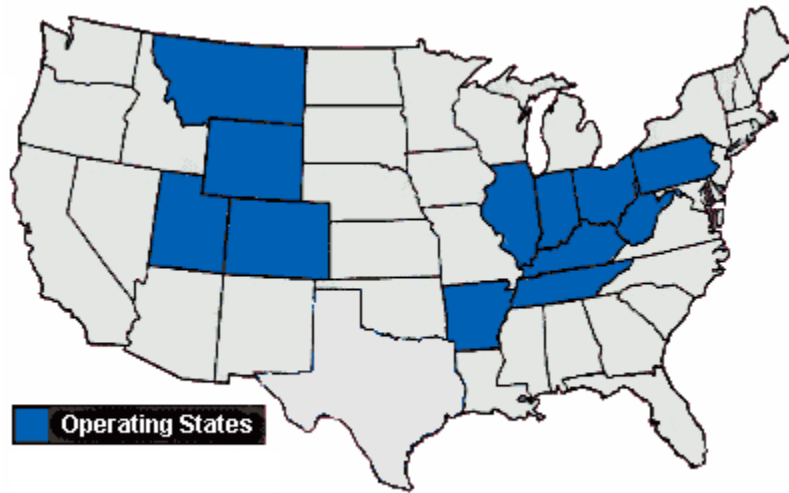

STANDARD LABORATORIES, INC.

ST	Lab	Address	Manager	Email	Phone
AR	Van Buren	2315 Alma Hwy Van Buren, AR 72956	Dickie Horton	slvb@sbcglobal.net	(479) 474-2354
CO	Somerset	5144 HWY 133 Somerset, CO 81434	Jane Kuta	stdlab88@tds.net	(970) 929-5022
CO	Twentymile	29515 Routt County Rd #27; Oak Creek, CO 80467	Samuel Ortiz	sortiz@peabodyenergy.com	(970) 870-2778
IL	Freeburg (ISO 17025)	8451 River King Dr. Freeburg, IL 62243	Tim Hutchison Steve Arndt	thutchison@standardlabs.com sarndt@standardlabs.com	(618) 539-5836
IN	Evansville	1530 N Cullen Ave. Evansville, IN 47715	Aaron Smith	asmith@standardlabs.com	(812) 473-1814
IN	Washington	PO Box 48 Washington, IN 47501	Melody Cockerham	mcockerham@standardlabs.com	(812) 254-7714
KY	Catlettsburg (ISO 17025)	15998 US 23 Catlettsburg, KY 41129	Greg Webb	gwebb@standardlabs.com	(606) 739-8693
MT	Colstrip	550 Willow Ave #2 Colstrip, MT 59323	Levi Greer	colstriplab@standardlabs.com	(406) 748-3086
MT	Spring Creek	PO Box 67 Decker, MT 59025	Shauna McNabb	sclab@vcn.com	(406) 757-4223
OH	Middletown (ISO 17025)	2601 S Verity PKW Box 13 Middletown, OH 45044	Joy Wright	jwright@standardlabs.com	(513) 422-1088